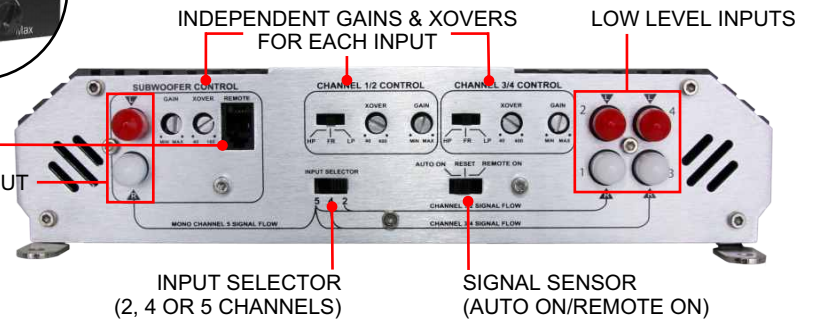

TD5X

PRODUCT RELEASE

THE FULLY DIGITAL 5 CHANNEL AMPLIFIER

ONE INSTALL DOES IT ALL

For the past year and half Earthquake engineers have been working on providing consumers with the best 5 channel amplifier; finally, the TD5X was conceived. TD5X's 3000 watts of max power is more than anyone will ever need in such an install. TD5X has 4 stereo channels and one powerful bass subwoofer channel.

When designing the TD5X, Earthquake took into consideration that many cars nowadays have limited space. Therefore, the TD5X has a low profile heatsink that allows the user to install it in a small area. TD5X is of course designed with green technology in order to deliver high power on all 5 channels with minimum power consumption and less strain on the car's electrical system. To make TD5X easy to install or to upgrade your system with, Earthquake Sound added an auto sensing option which means that you no longer need to fish for and run a remote turn on wire from the head unit to the amplifier. Simply plug in the RCAs and the TD5x will automatically come on when it senses music; TD5X will then shut itself down when there is no music for 20 minutes. There are too many options to list here so please contact your local dealer to learn more about TD5X or simply visit our website at www.earthquakesound.com.

FEATURES

- 3000 watts of max power
- 4 stereo channels and 1 mono subwoofer channel
- On dash remote bass control
- 2, 4 or 5 channels inputs
- Independent equalization control for the stereo channels (Front & rear)
- Independent subwoofer equalization control and separate sub input
- Turn on via remote wire or music sensing
- High efficiency low profile heatsink
- Massive 4 gauge power/ground terminal blocks
- Massive 8 gauge speaker terminal blocks

REMOTE GAIN CONTROL

INDEPENDENT GAINS & COVERS FOR EACH INPUT

LOW LEVEL INPUTS

SUB LEVEL INPUT

INPUT SELECTOR (2, 4 OR 5 CHANNELS)

SIGNAL SENSOR (AUTO ON/REMOTE ON)

4-GAUGE POWER/GROUND CONNECTIONS

8-GAUGE SPEAKER CONNECTIONS