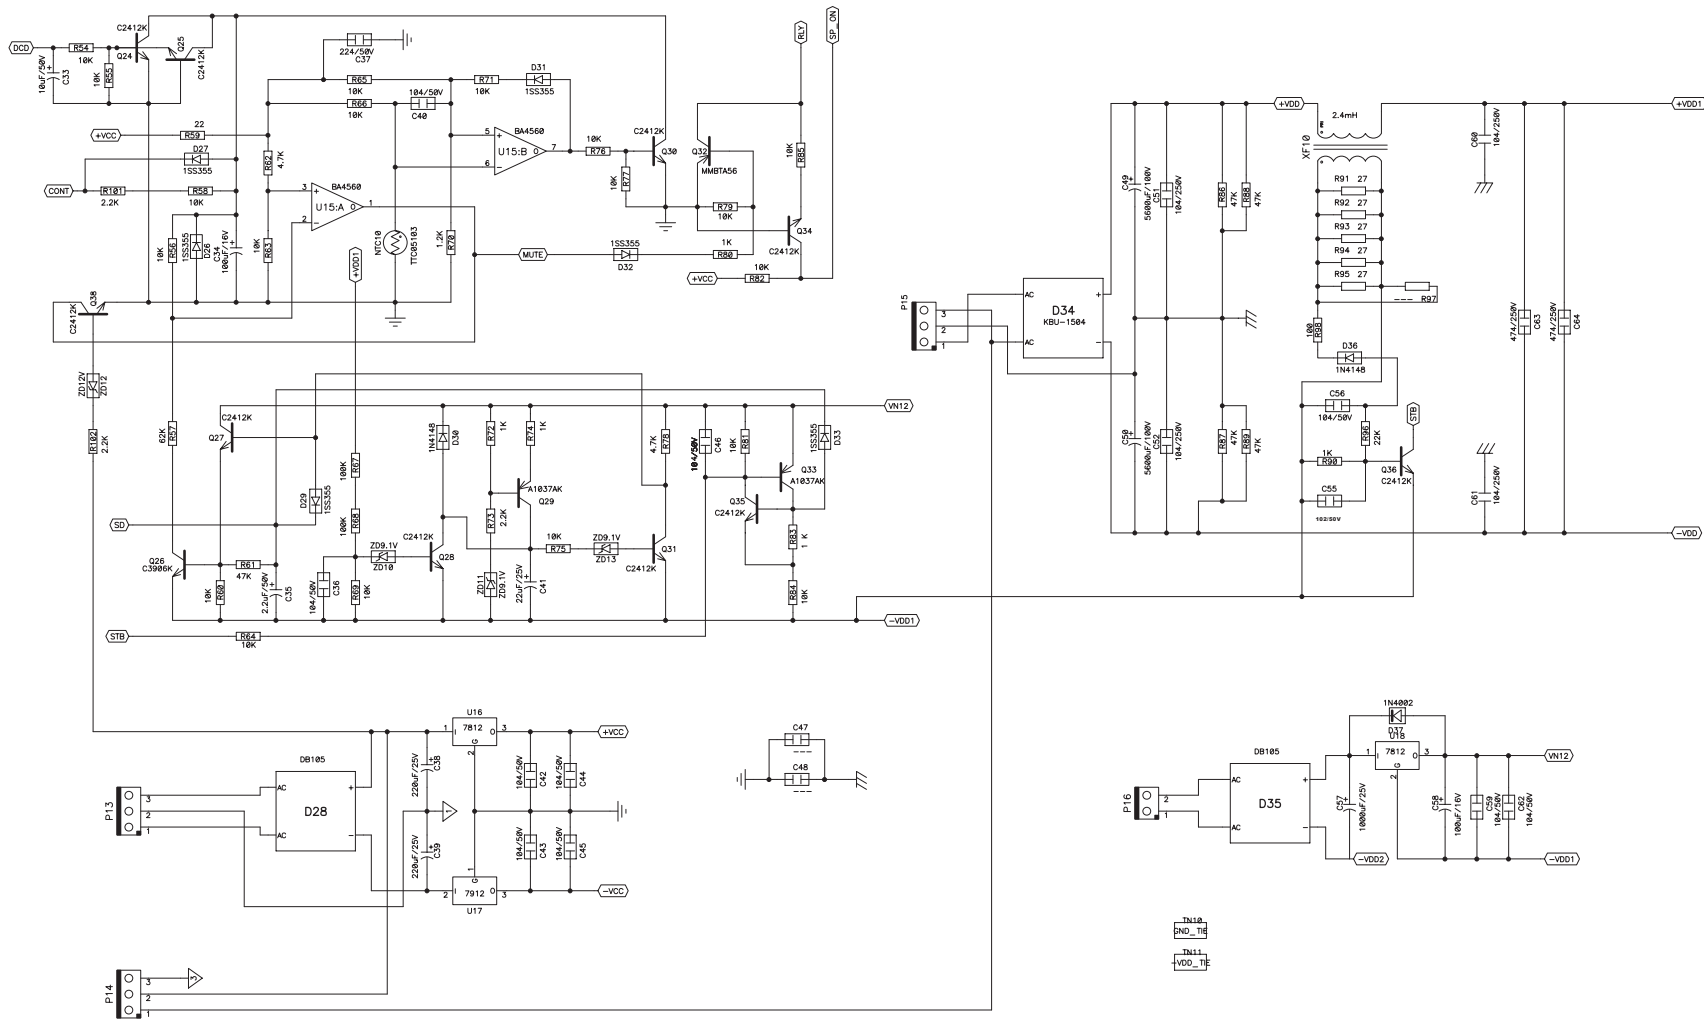

Earthquake Sound
 IQ-1500R SCH1

Earthquake Sound
 IQ-1500R SCH2

BRAND: EARTHQUAKE SOUND
 MODEL NO: IQ-600
 TITLE: PRE AMP SCHEMATIC