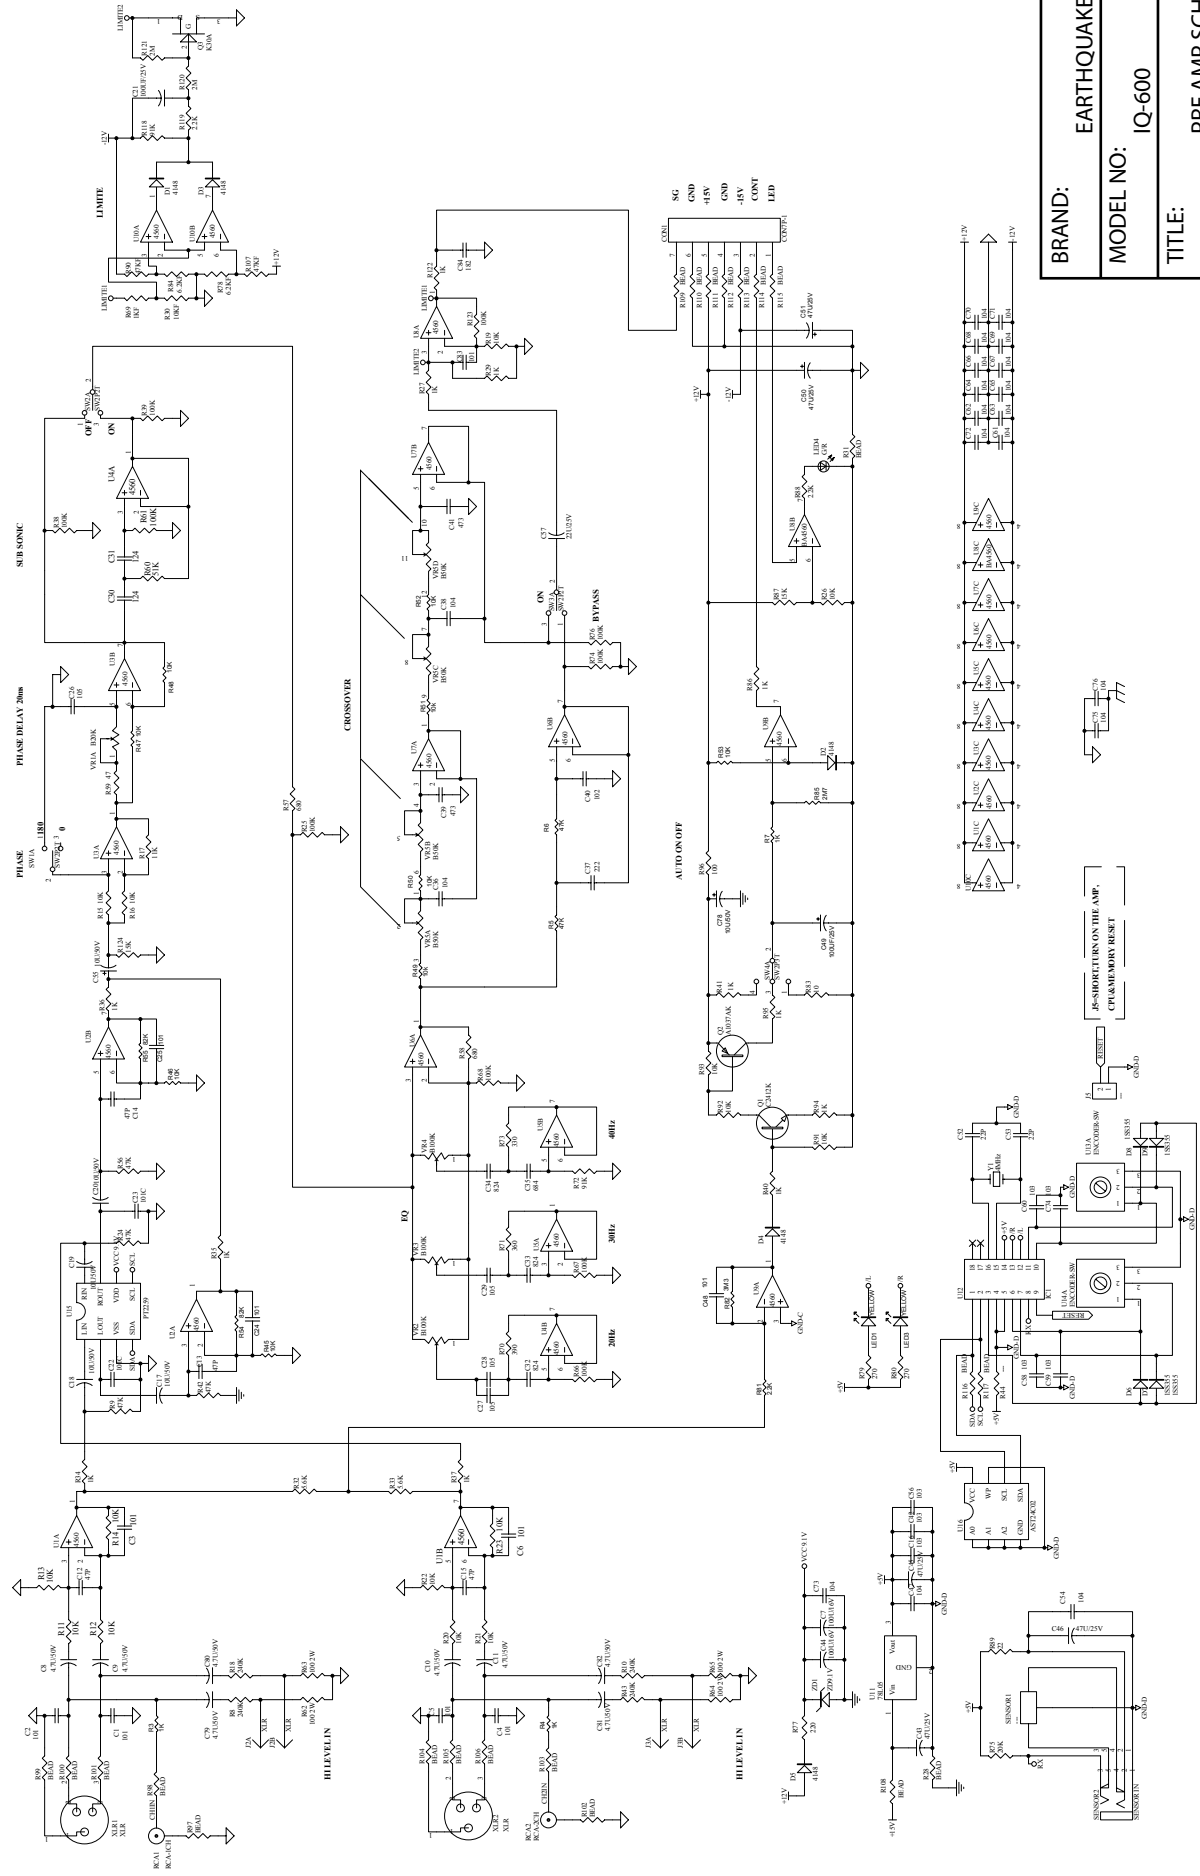

Earthquake Sound
 IQ-1500R SCH1

Earthquake Sound
 IQ-1500R SCH2

BRAND: EARTHQUAKE SOUND
 MODEL NO: IQ-600
 TITLE: PRE AMP SCHEMATIC