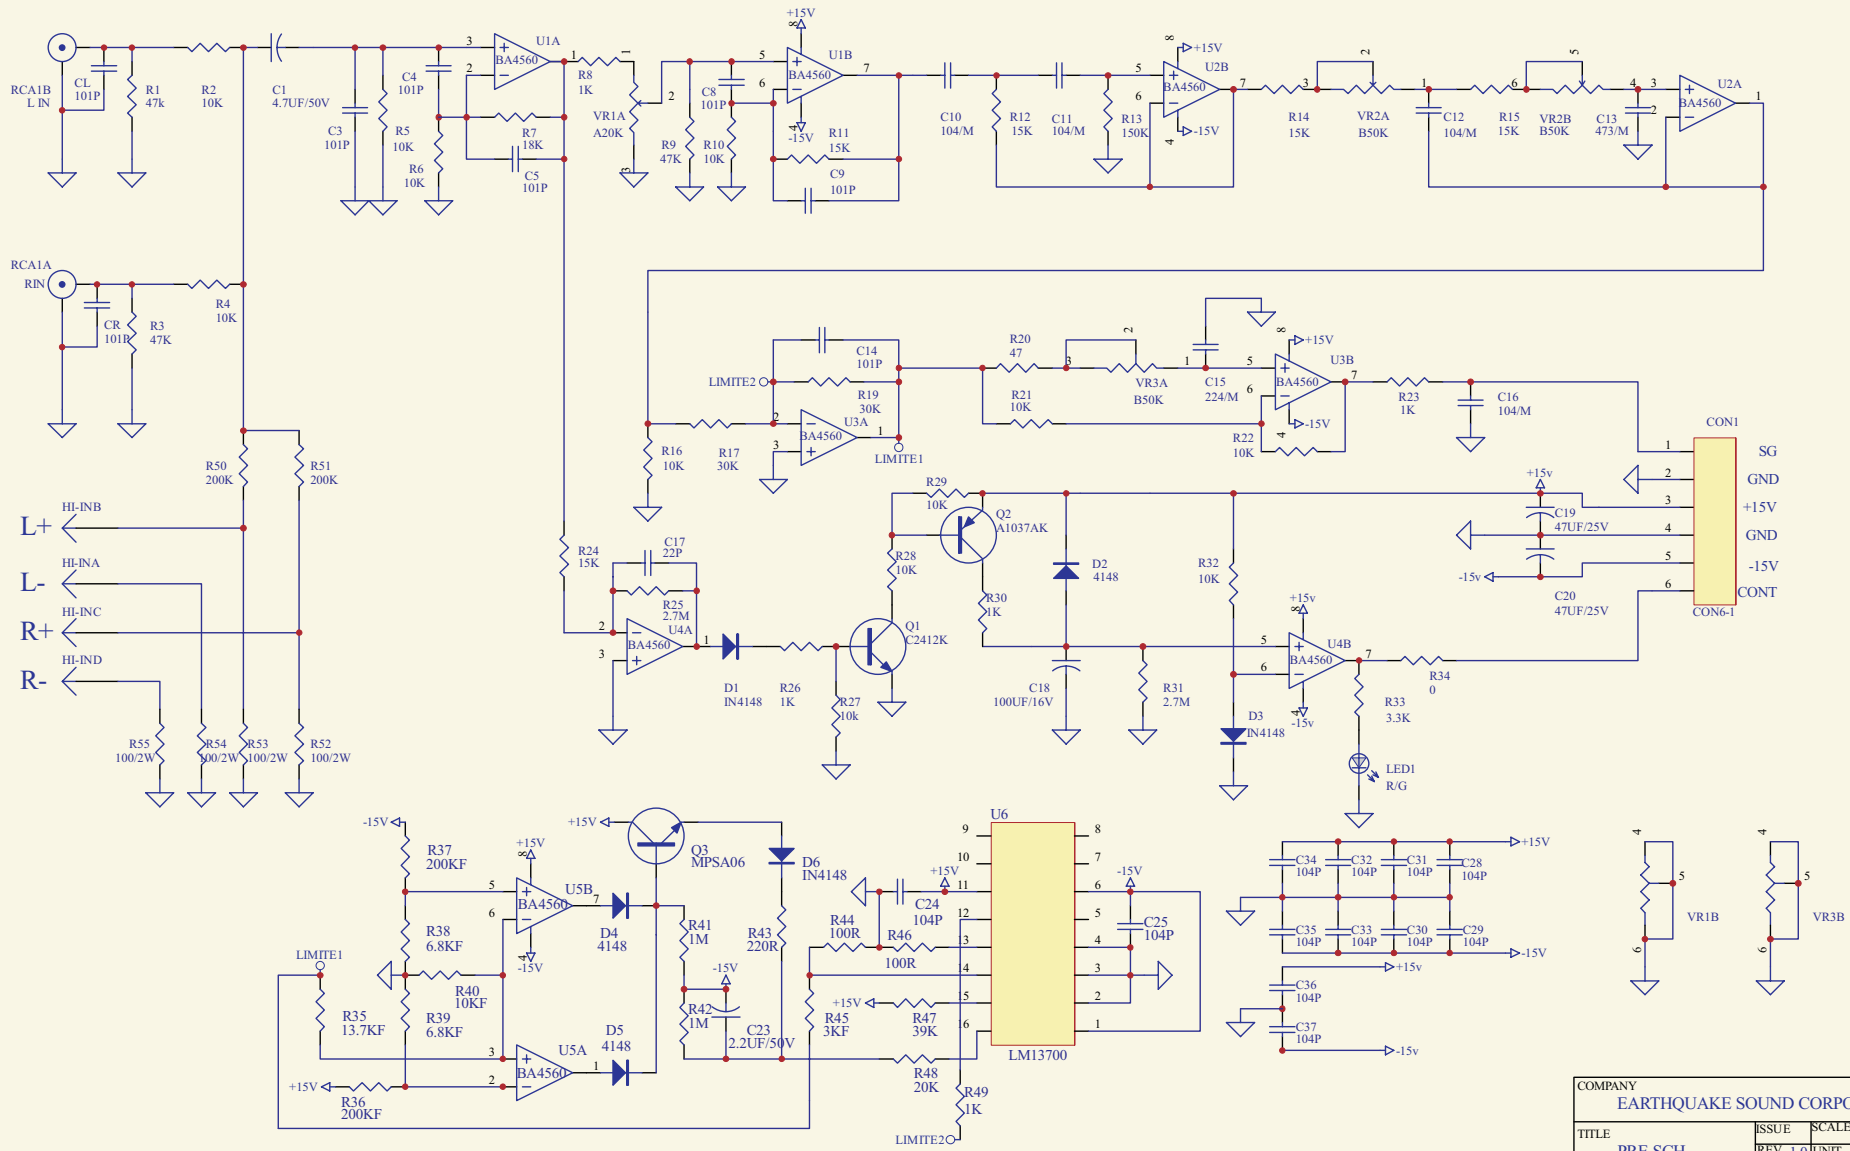

COMPANY			
<b>EARTHQUAKE SOUND CORP.</b>			
TITLE	ISSUE	SCALE	PAGE
END SCH	6.0	mm	1/1
MODE	REV	UNIT	SIZE
XJ-300R(PA-SD12)	6.0	mm	LTR

COMPANY			
EARTHQUAKE SOUND CORPORATION			
TITLE	ISSUE	SCALE	PAGE /
PRE SCH	REV. 1.0	UNIT	SIZE
MODE	XJ-300R(PA-SD12)		